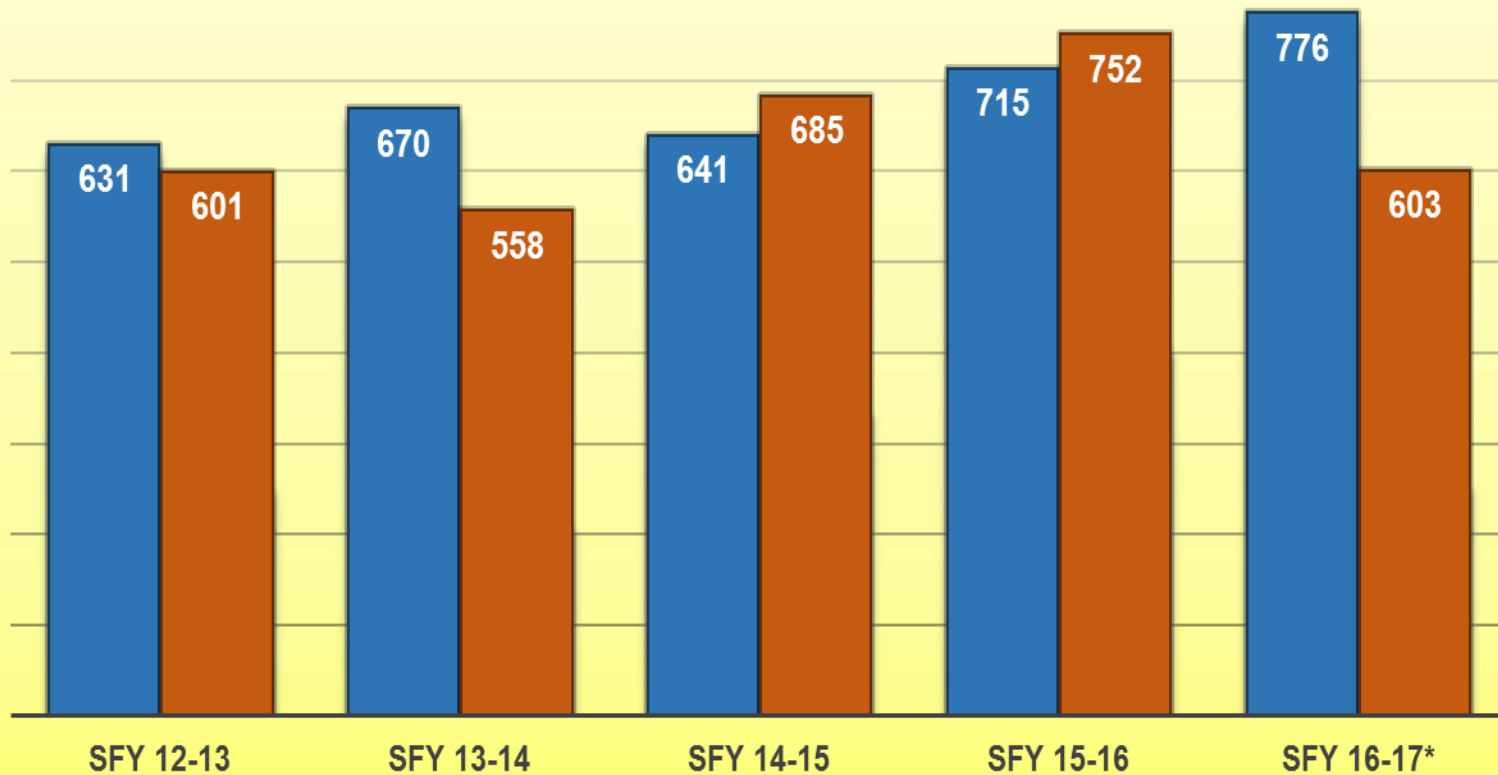

## Children Waiting for Adoption on the Last Day of the SFY

- # Not TPRd (NOT legally free because parental rights NOT yet terminated for ALL parents)
- # TPRd (child is LEGALLY FREE because parental rights have been terminated for ALL parents)

Note: \* indicates the number is preliminary