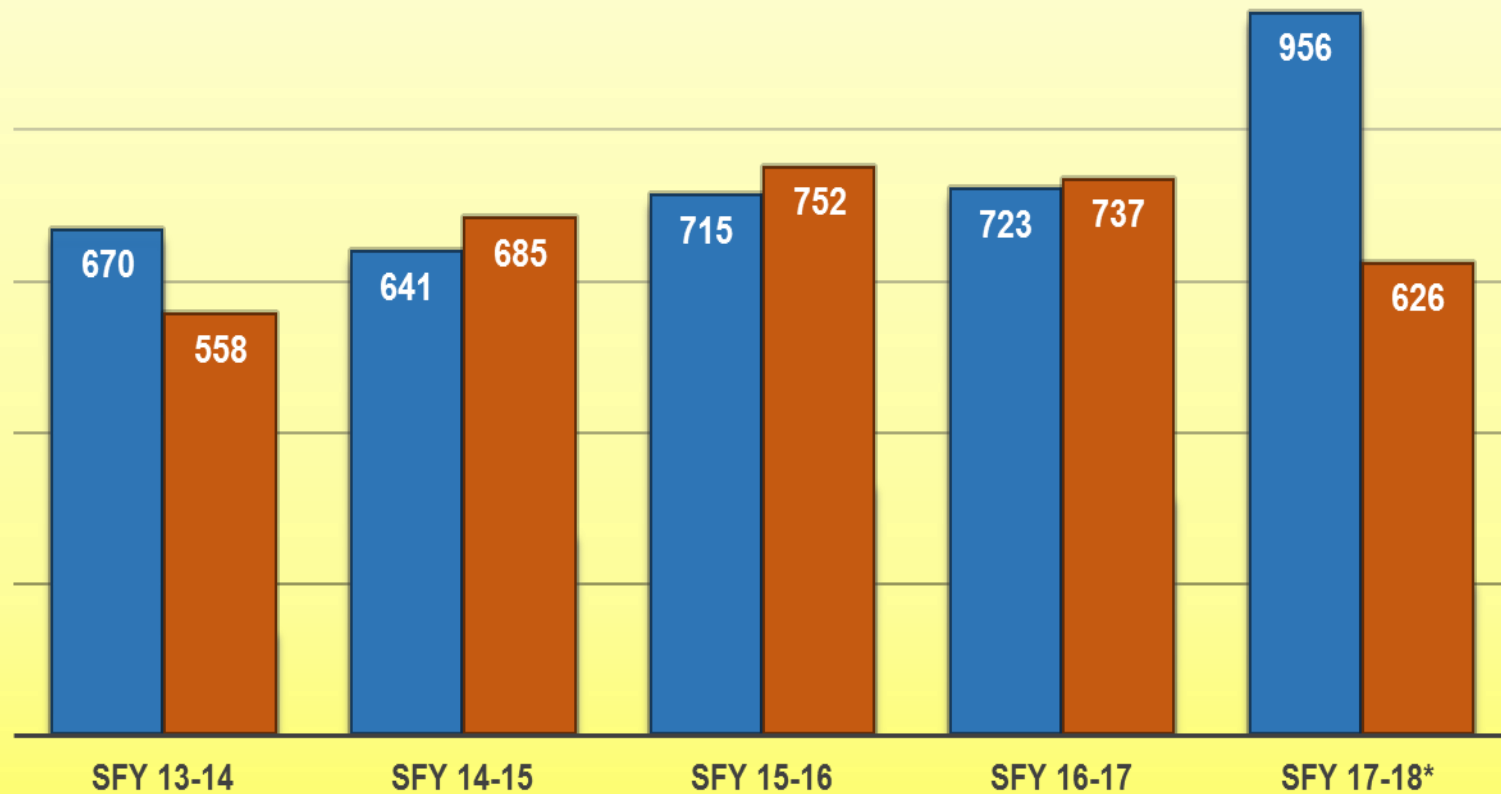

Children Waiting for Adoption on the Last Day of the SFY

- # Not TPRd (NOT legally free because parental rights NOT yet terminated for ALL parents)
- # TPRd (child is LEGALLY FREE because parental rights have been terminated for ALL parents)

Note: * indicates the number is preliminary