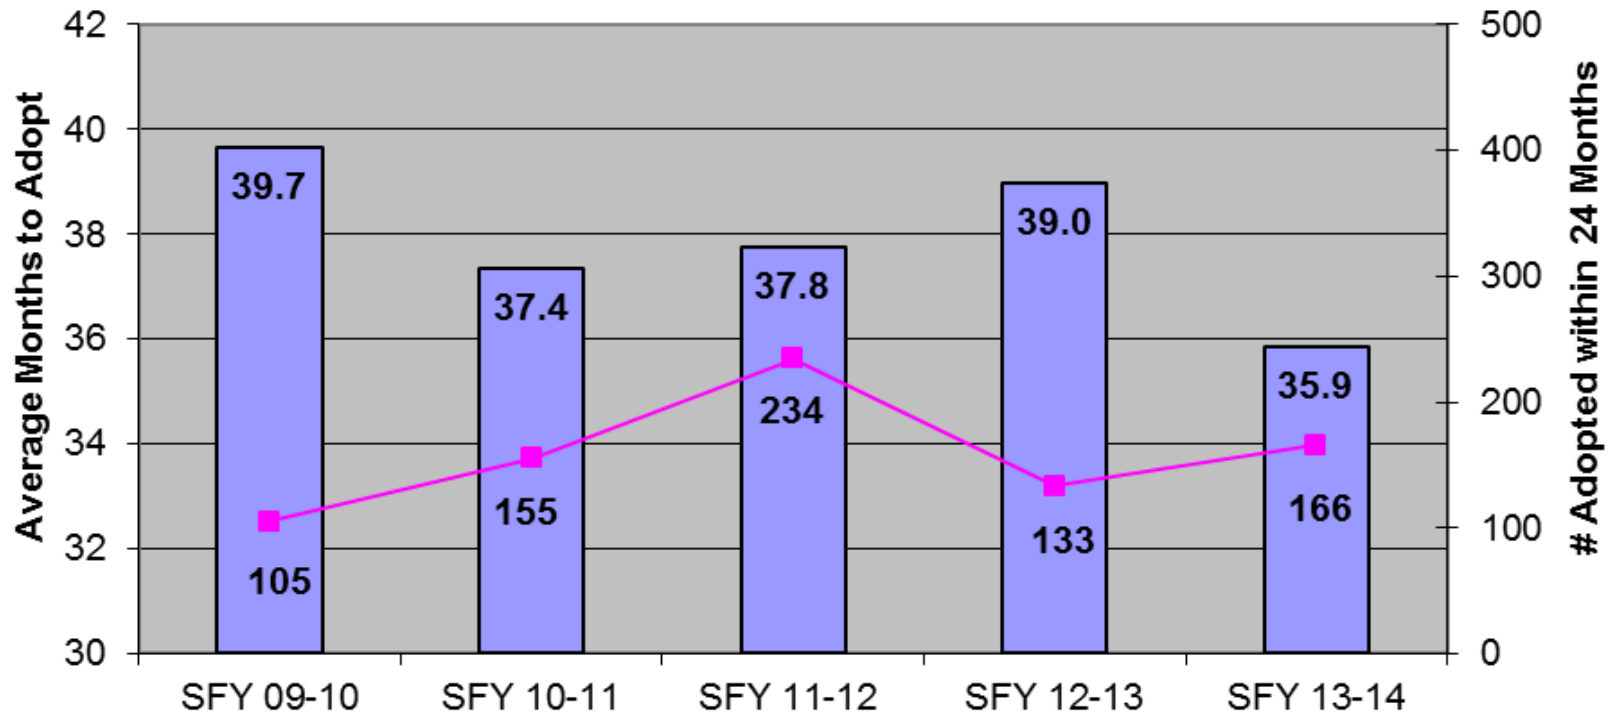

### Months to Adopt

**NOTE: \* indicates number is preliminary**

Legend: Average Months to Adopt (blue bar), # Adopted within 24 Months (pink line)