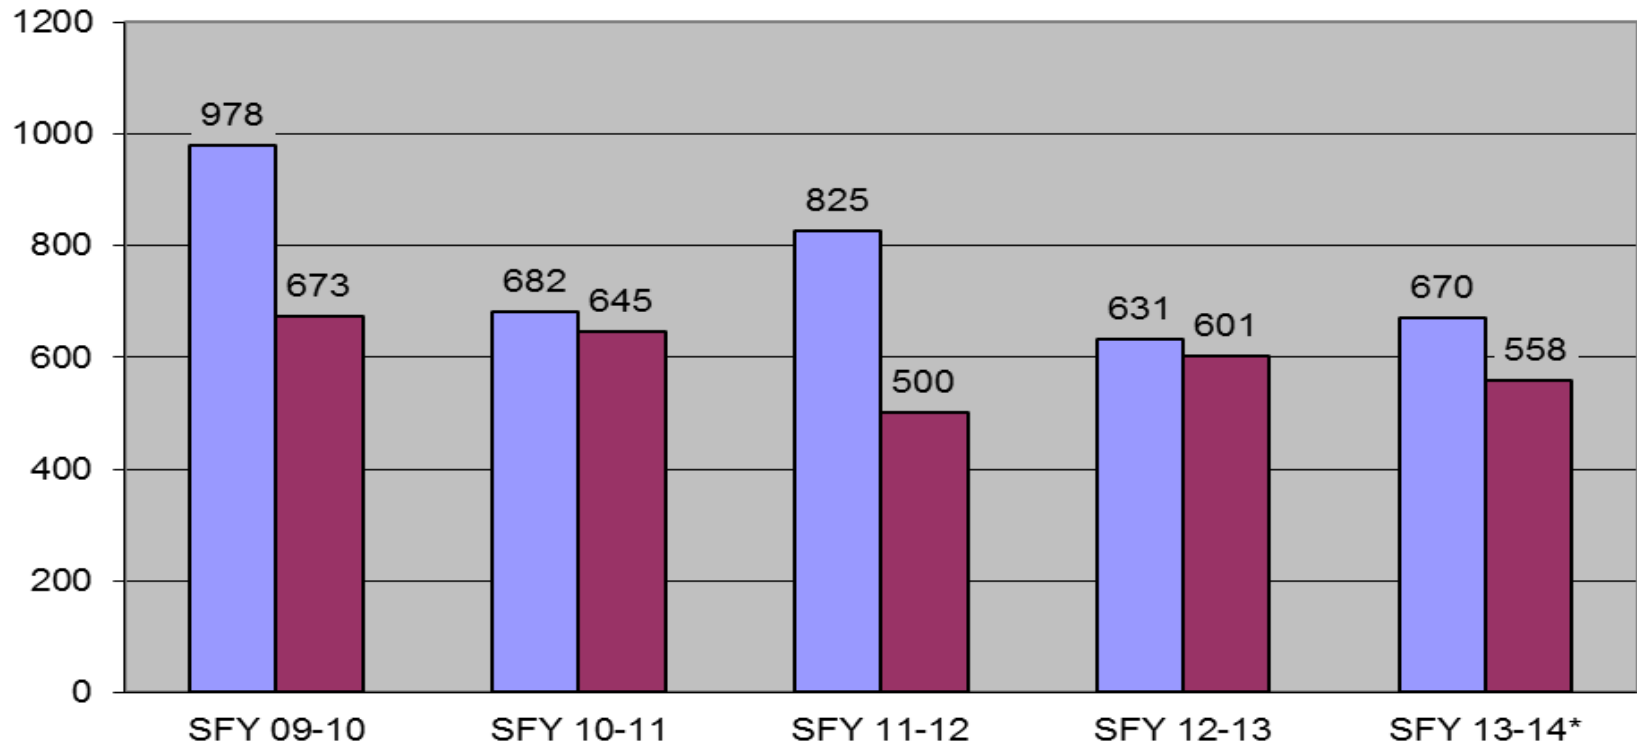

Children Waiting for Adoption

Note: * indicates the number is preliminary

- # Not TPRd (NOT legally free because parental rights NOT yet terminated for ALL parents)
- # TPRd (child is LEGALLY FREE because parental rights have been terminated for ALL parents)