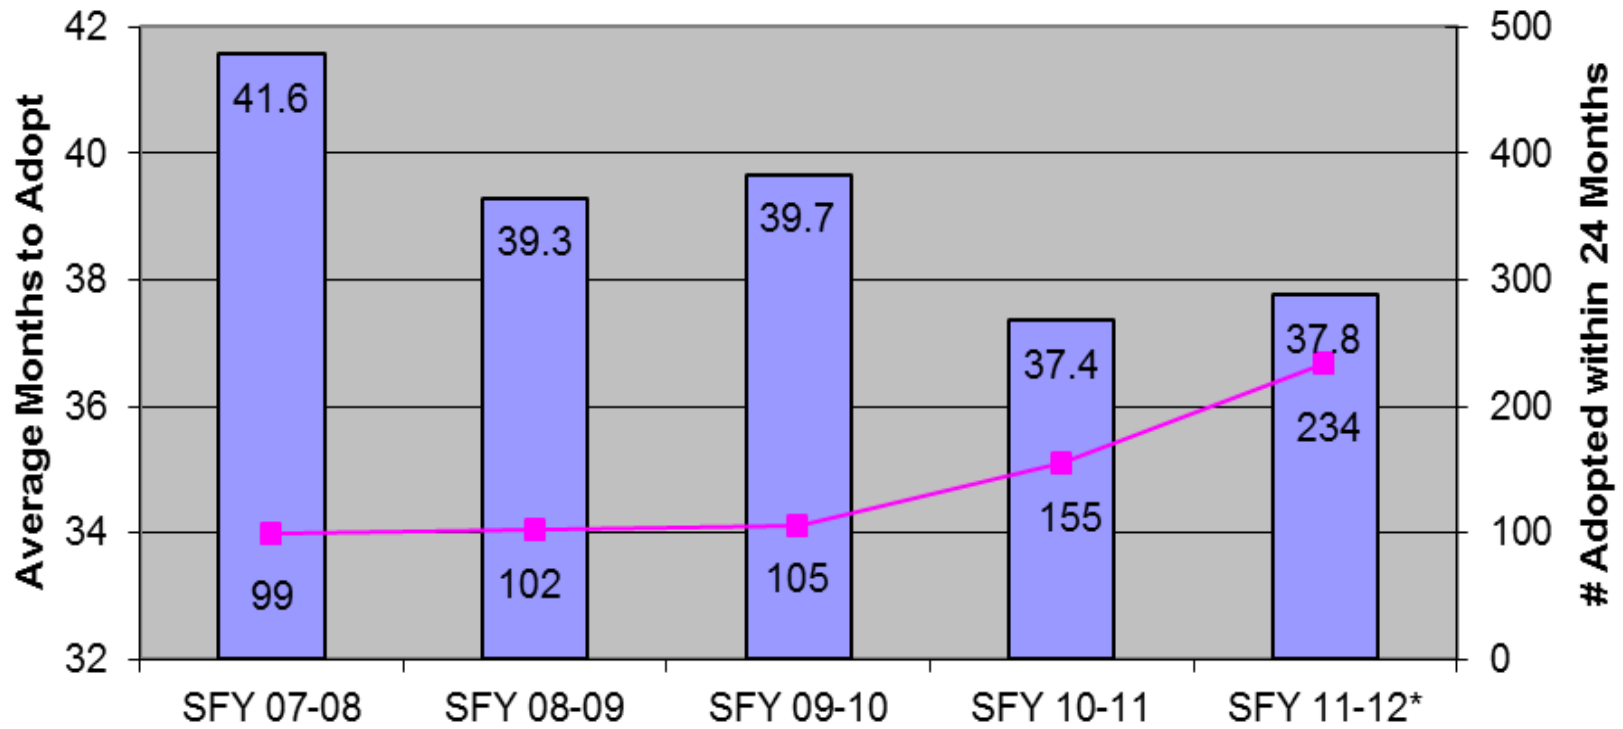

Months to Adopt

NOTE: * indicates number is preliminary

Legend: Average Months to Adopt (blue bar), # Adopted within 24 Months (pink line with square)