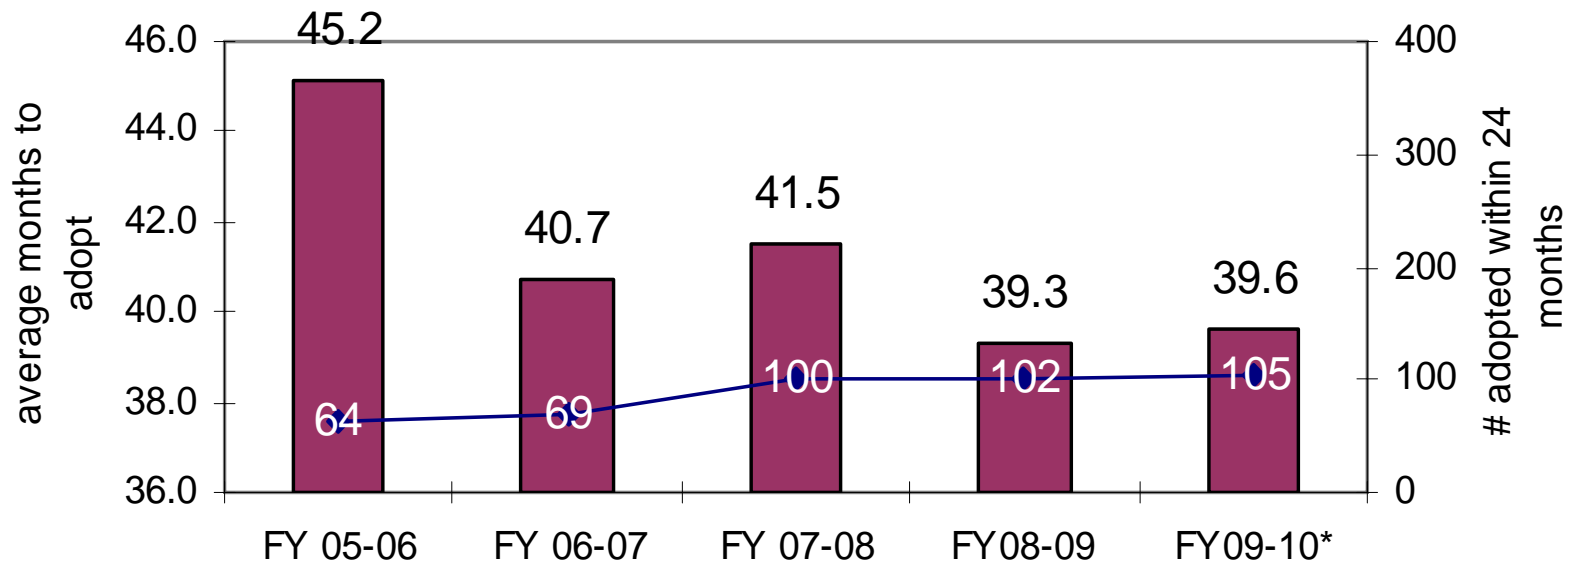

Months to Adopt

Note: * indicates # is preliminary

average months to adoption
 # adopted within 24 months

The average number of months it takes for a child to be adopted has decreased significantly since fiscal year 2005-06. The number increased slightly in fiscal year 2008 but continued the decline in fiscal year 2009. The number in fiscal year 2010 remains similar to 2009.