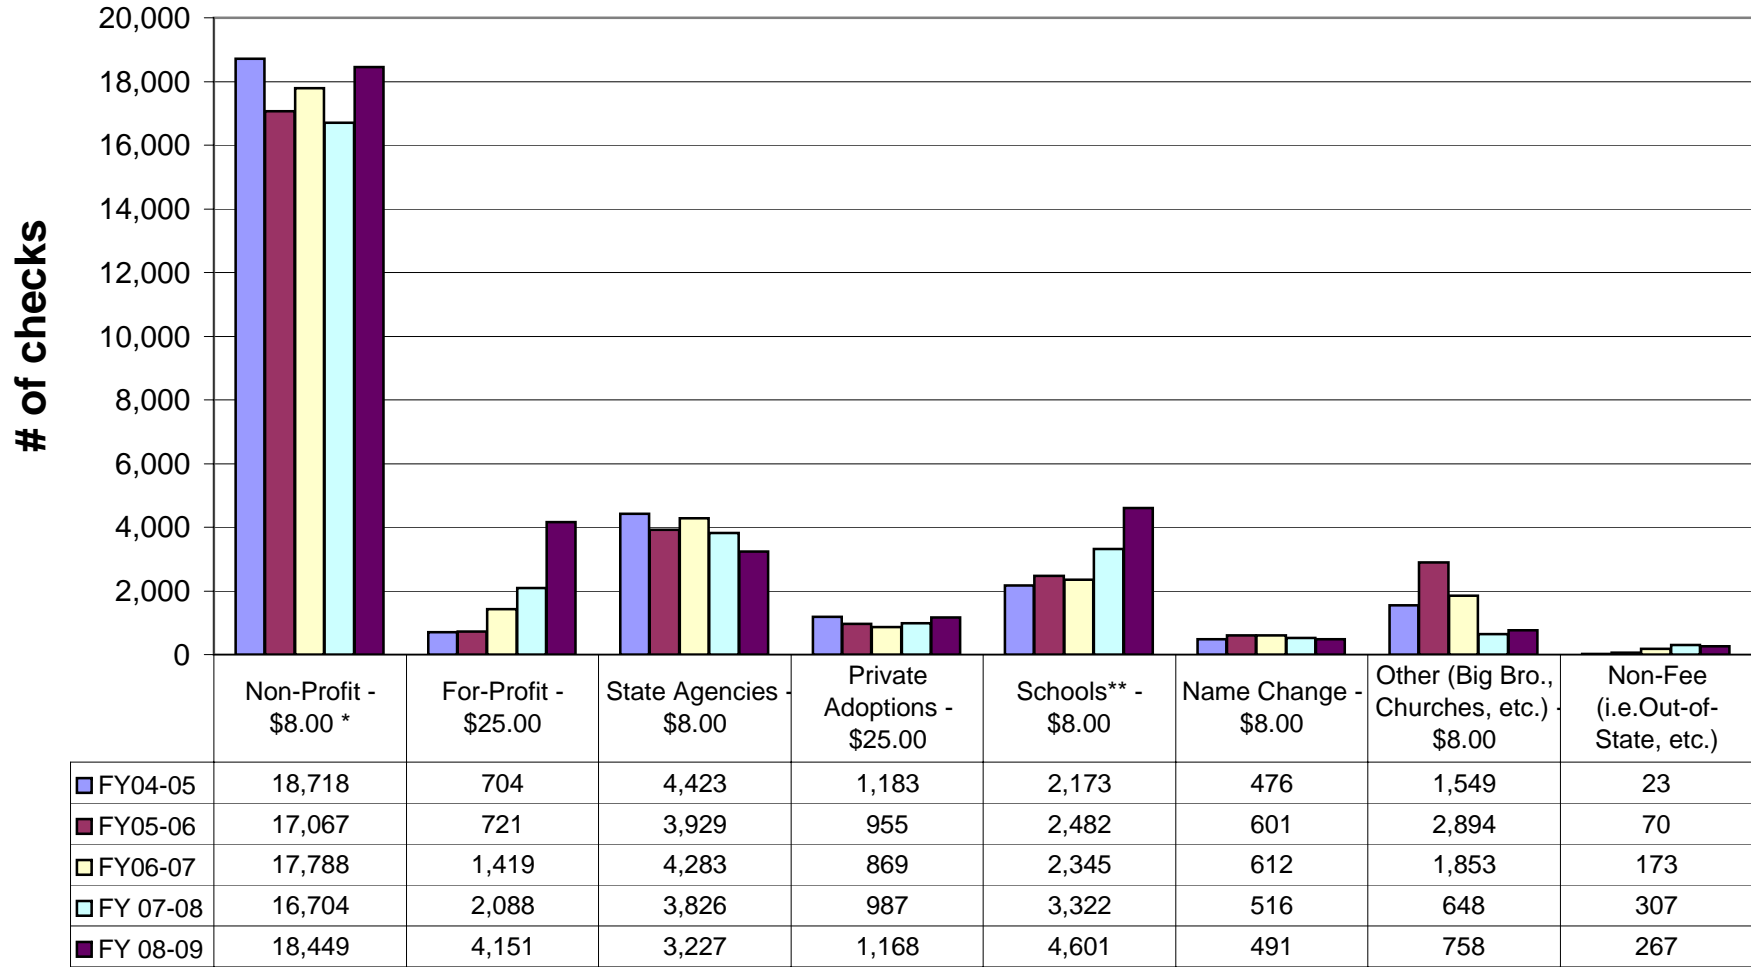

Central Registry Checks

Customer