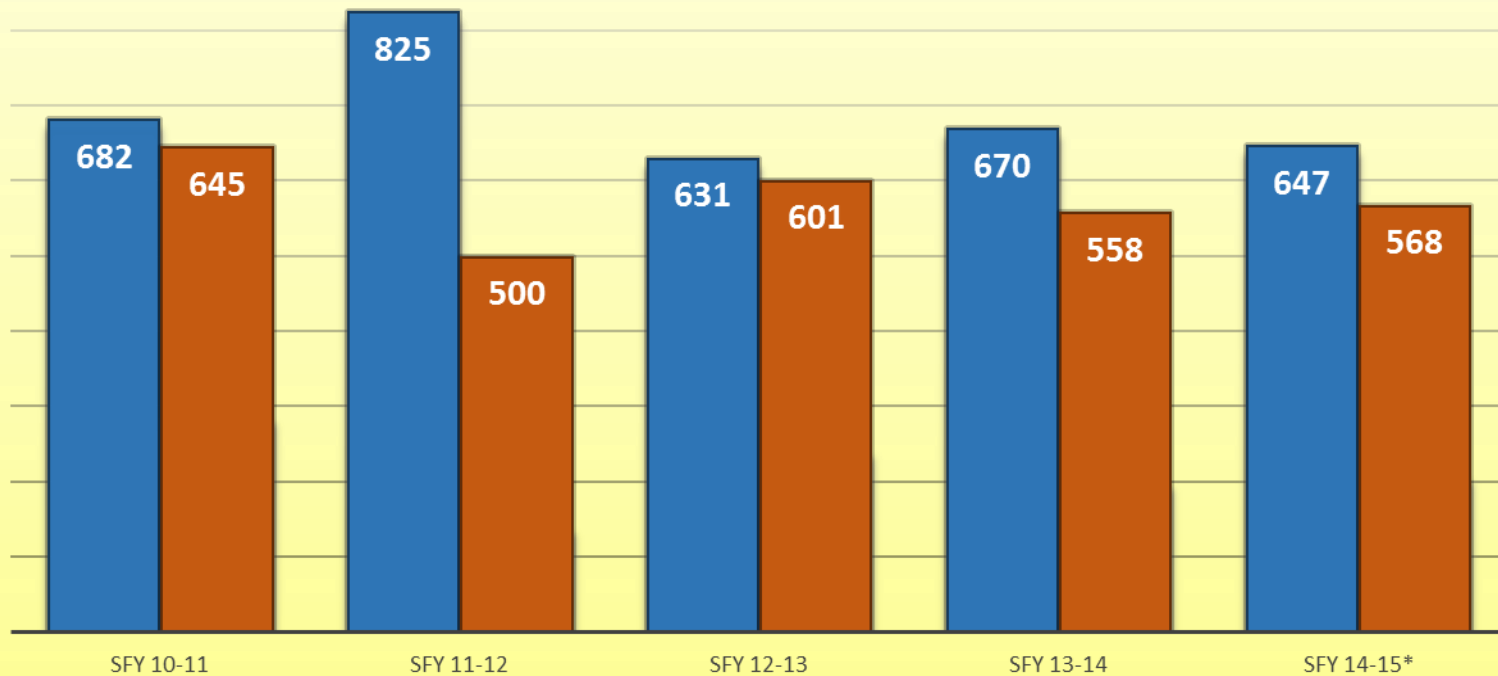

Children Waiting for Adoption on the Last Day of the SFY

Note: * indicates the number is preliminary

■ # Not TPRd (NOT legally free because parental rights NOT yet terminated for ALL parents)

■ # TPRd (child is LEGALLY FREE because parental rights have been terminated for ALL parents)